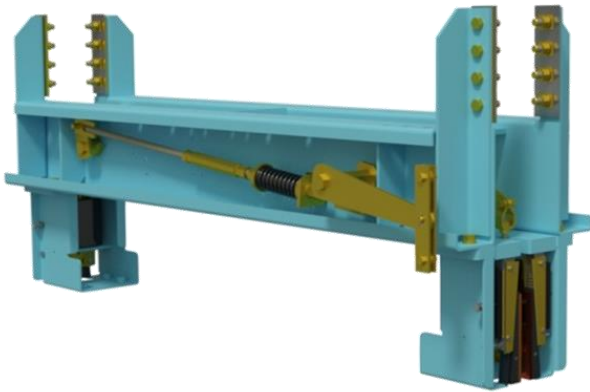

제품 소개

SAFETY GEAR (PSH-7)

PSH-7

ITEM	Specification	
Type	Progressive	
Model	PSH-7	
RATED SPEED (m/min (m/sec))	150 (2.5) or Less	240 (4) or Less
MIN. LOAD (kg)	3,000	
MAX. LOAD (kg)	7,100	
Guide Rail	Oiled	Dry