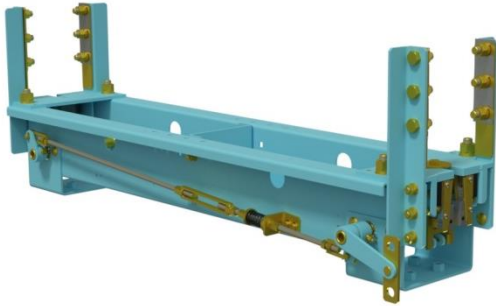

PSD-5

SAFETY GEAR SERIES (MAX. LOAD 7~7.1 ton)

PSC-7

PSH-7

제품 소개

SAFETY GEAR (PSI-2)

PSI-2

| ITEM | Specification | |
|--------------------------------|-----------------|-----|
| Type | Progressive | |
| Model | PSI-2 | |
| RATED SPEED (m/min (m/sec)) | 120 (2) or Less | |
| MIN. LOAD (kg) | 800 | |
| MAX. LOAD (kg) | 2,800 | |
| Guide Rail | Oiled | Dry |

SAFETY GEAR (PSG-3)

PSG-3

| ITEM | Specification | |
|--------------------------------|-------------------|-----|
| Type | Progressive | |
| Model | PSG-3 | |
| RATED SPEED (m/min (m/sec)) | 150 (2.5) or Less | |
| MIN. LOAD (kg) | 950 | |
| MAX. LOAD (kg) | 3,700 | |
| Guide Rail | Oiled | Dry |

제품 소개

SAFETY GEAR (PSD-5)

PSD-5

| ITEM | Specification | |
|--------------------------------|----------------------|----------------------|
| Type | Progressive | |
| Model | PSD-5 | |
| RATED SPEED (m/min (m/sec)) | 150 (2.5) or Less | 210 (3.5) or Less |
| MIN. LOAD (kg) | 2,000 | |
| MAX. LOAD (kg) | 5,000 | |
| Guide Rail | Oiled | Dry |

SAFETY GEAR (PSC-7)

PSC-7

| ITEM | Specification | |
|--------------------------------|-----------------|--|
| Type | Progressive | |
| Model | PSC-7 | |
| RATED SPEED (m/min (m/sec)) | 240 (4) or Less | |
| MIN. LOAD (kg) | 2,750 | |
| MAX. LOAD (kg) | 7,000 | |
| Guide Rail | Dry | |