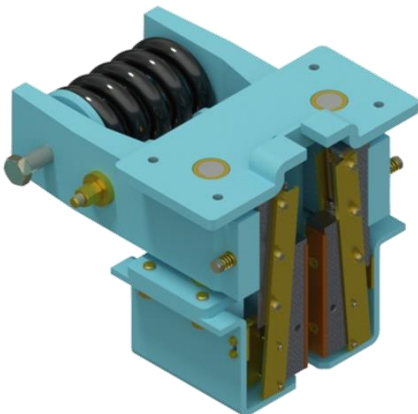

엘리베이터 안전장치 제조 전문 기업

정일산기

인천광역시 서구 사림로 9번길 2(경서동)

[전화] 032-566-6766

제품 소개

SAFETY GEAR SERIES (MAX. LOAD 2.8~5 ton)

PSI-2

PSG-3

PSD-5

SAFETY GEAR SERIES (MAX. LOAD 7~7.1 ton)

PSC-7

PSH-7

제품 소개

SAFETY GEAR (PSI-2)

PSI-2

| ITEM | Specification | |
|--------------------------------|-----------------|-----|
| Type | Progressive | |
| Model | PSI-2 | |
| RATED SPEED (m/min (m/sec)) | 120 (2) or Less | |
| MIN. LOAD (kg) | 800 | |
| MAX. LOAD (kg) | 2,800 | |
| Guide Rail | Oiled | Dry |

SAFETY GEAR (PSG-3)

PSG-3

| ITEM | Specification | |
|--------------------------------|-------------------|-----|
| Type | Progressive | |
| Model | PSG-3 | |
| RATED SPEED (m/min (m/sec)) | 150 (2.5) or Less | |
| MIN. LOAD (kg) | 950 | |
| MAX. LOAD (kg) | 3,700 | |
| Guide Rail | Oiled | Dry |

제품 소개

SAFETY GEAR (PSD-5)

PSD-5

| ITEM | Specification | |
|--------------------------------|----------------------|----------------------|
| Type | Progressive | |
| Model | PSD-5 | |
| RATED SPEED (m/min (m/sec)) | 150 (2.5) or Less | 210 (3.5) or Less |
| MIN. LOAD (kg) | 2,000 | |
| MAX. LOAD (kg) | 5,000 | |
| Guide Rail | Oiled | Dry |