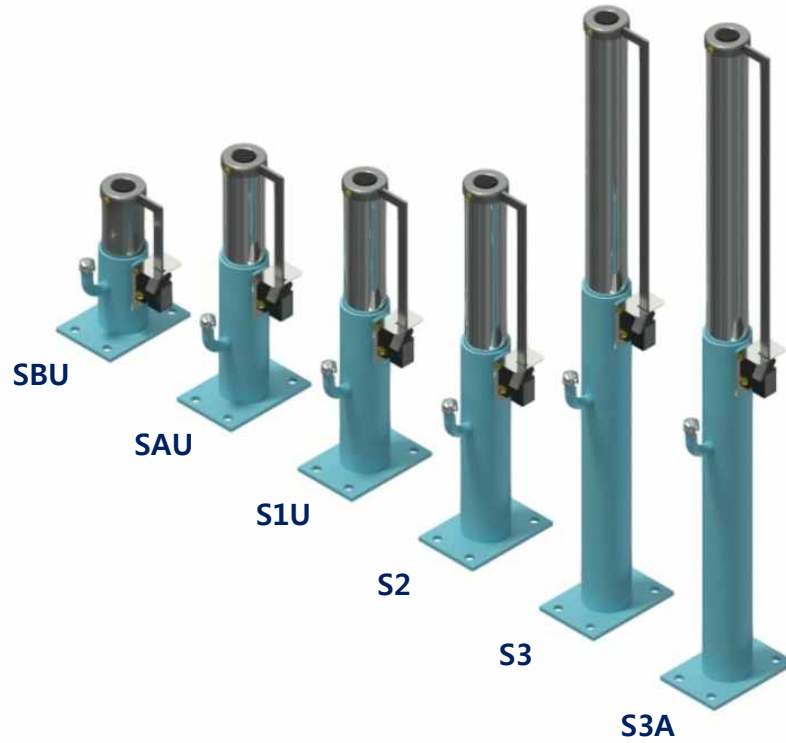

### OIL BUFFER (S SERIES)

ITEM	SBU	SAU	S1U	S2	S3	S3A
STROKE (mm)	105	175	225	292	502	550
HEIGHT (mm)	300	514	614	758	1261	1374
RATED SPEED (m/min (m/sec))	60 (1.0)	90 (1.5)	105 (1.75)	120 (2)	150 (2.5)	150 (2.5)
MIN. LOAD (kg)	450	900	900	900	900	900
MAX. LOAD (kg)	3,000	3,000	3,000	3,500	3,500	3,500
OIL VOLUME (L)	0.54	0.86	1.1	1.4	2.4	2.63

### OIL BUFFER (M SERIES)

ITEM	M1	M2	M3	M3A	M4	M5
STROKE (mm)	227	337	502	550	762	847
HEIGHT (mm)	654	922	1261	1374	1861	2111
RATED SPEED (m/min (m/sec))	105 (1.75)	120 (2)	150 (2.5)	150 (2.5)	180 (3)	210 (3.5)
MIN. LOAD (kg)	1,000	1,000	1,000	1,000	1,000	1,500
MAX. LOAD (kg)	5,000	5,000	5,000	5,000	5,000	5,000
OIL VOLUME (L)	1.82	2.69	3.96	4.34	6.02	6.68

### OIL BUFFER (L SERIES)

ITEM	L1	L2
STROKE (mm)	1,105	1,740
HEIGHT (mm)	2,687	4,215
RATED SPEED (m/min (m/sec))	240 (4)	300 (5)
MIN. LOAD (kg)	1,500	2,000
MAX. LOAD (kg)	6,000	6,000
OIL VOLUME (L)	19.61	30.74