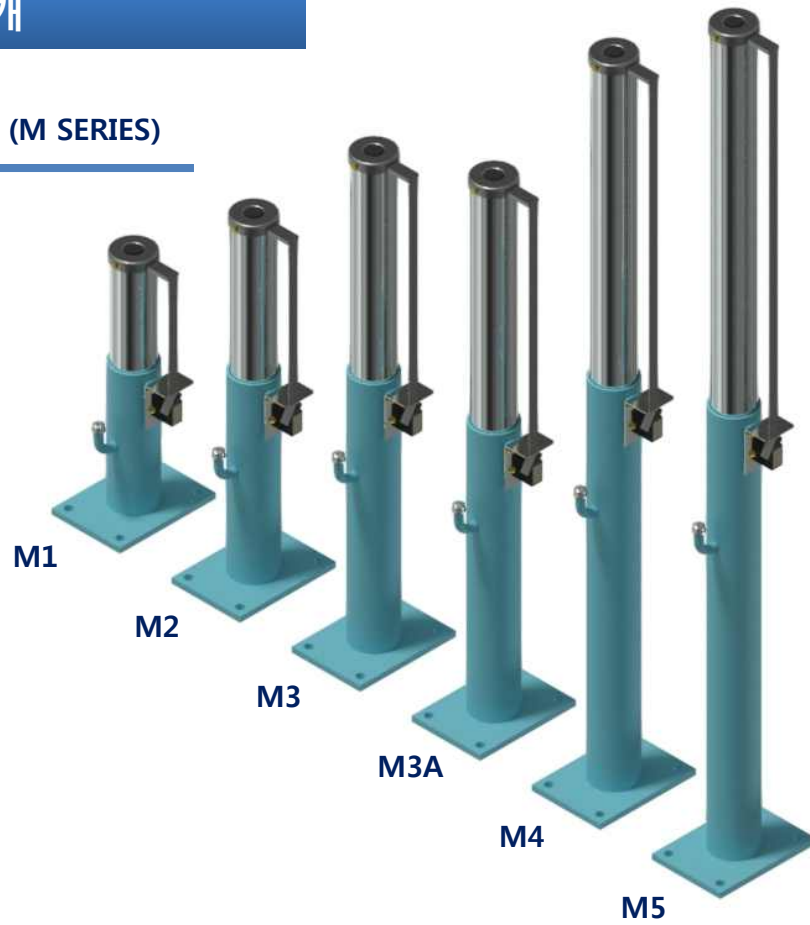

제품 소개

OIL BUFFER (M SERIES)

ITEM	M1	M2	M3	M3A	M4	M5
STROKE (mm)	227	337	502	550	762	847
HEIGHT (mm)	654	922	1261	1374	1861	2111
RATED SPEED (m/min (m/sec))	105 (1.75)	120 (2)	150 (2.5)	150 (2.5)	180 (3)	210 (3.5)
MIN. LOAD (kg)	1,000	1,000	1,000	1,000	1,000	1,500
MAX. LOAD (kg)	5,000	5,000	5,000	5,000	5,000	5,000
OIL VOLUME (L)	1.82	2.69	3.96	4.34	6.02	6.68